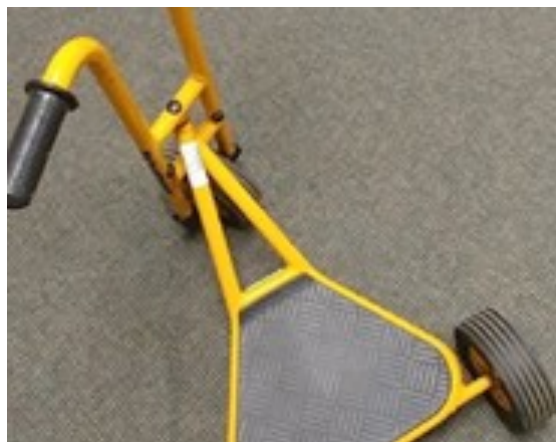

EQ Equipment

City Play Carpet

Felt board—Farm

Felt board #1-4

Felt board #5

Hockey Play Set

LED Tablet

Light Table

Parachute #1
(6ft)

Parachute #2 (12ft)

Tent

Scooter

SoftZone Tunnel

Rake

Hoe

Sleeping Mats
1-4

Black & White
Tunnel

Tunnel-Blue

Tunnel Pink-
Green #1#2

Water Table

Wooden Rocking
Boat

Toddler Climber

Balance Beam

Shovel